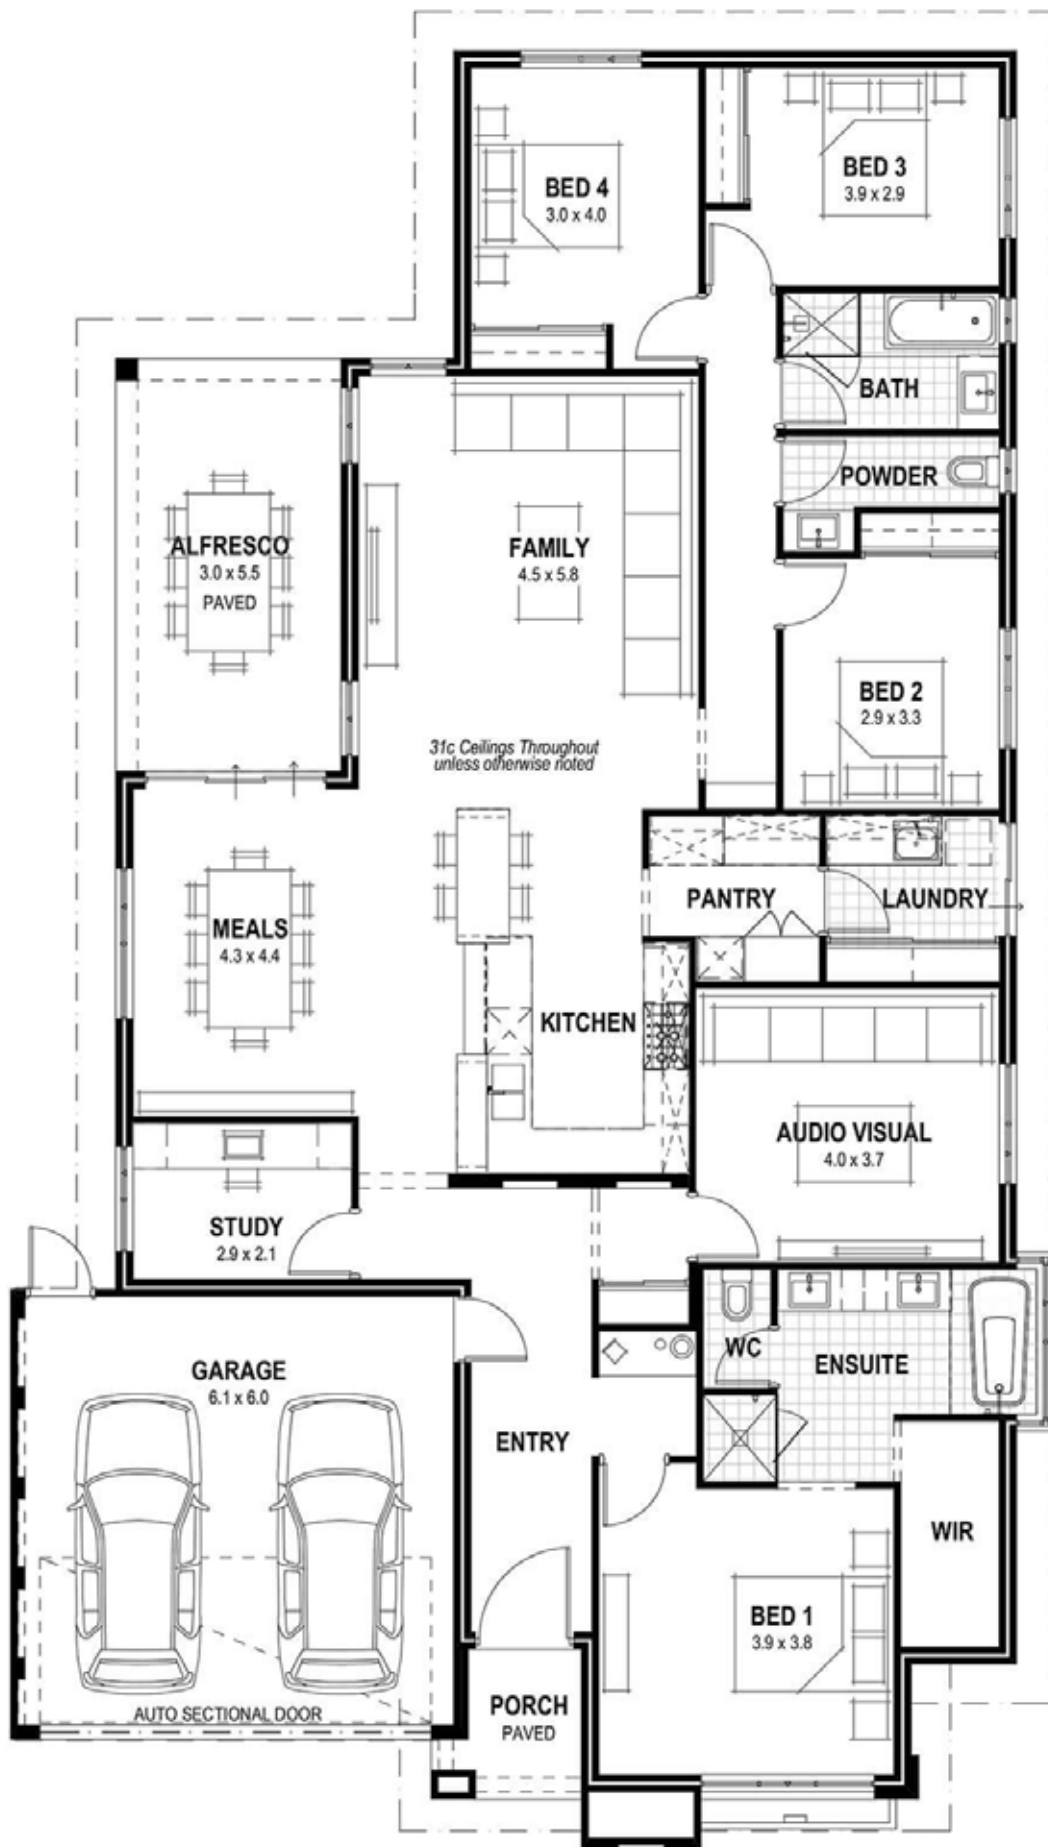

THE WILDFLOWER

4 | 2 | 2

Sales: 9440 1800

Email: info@blueprinthomes.com.au